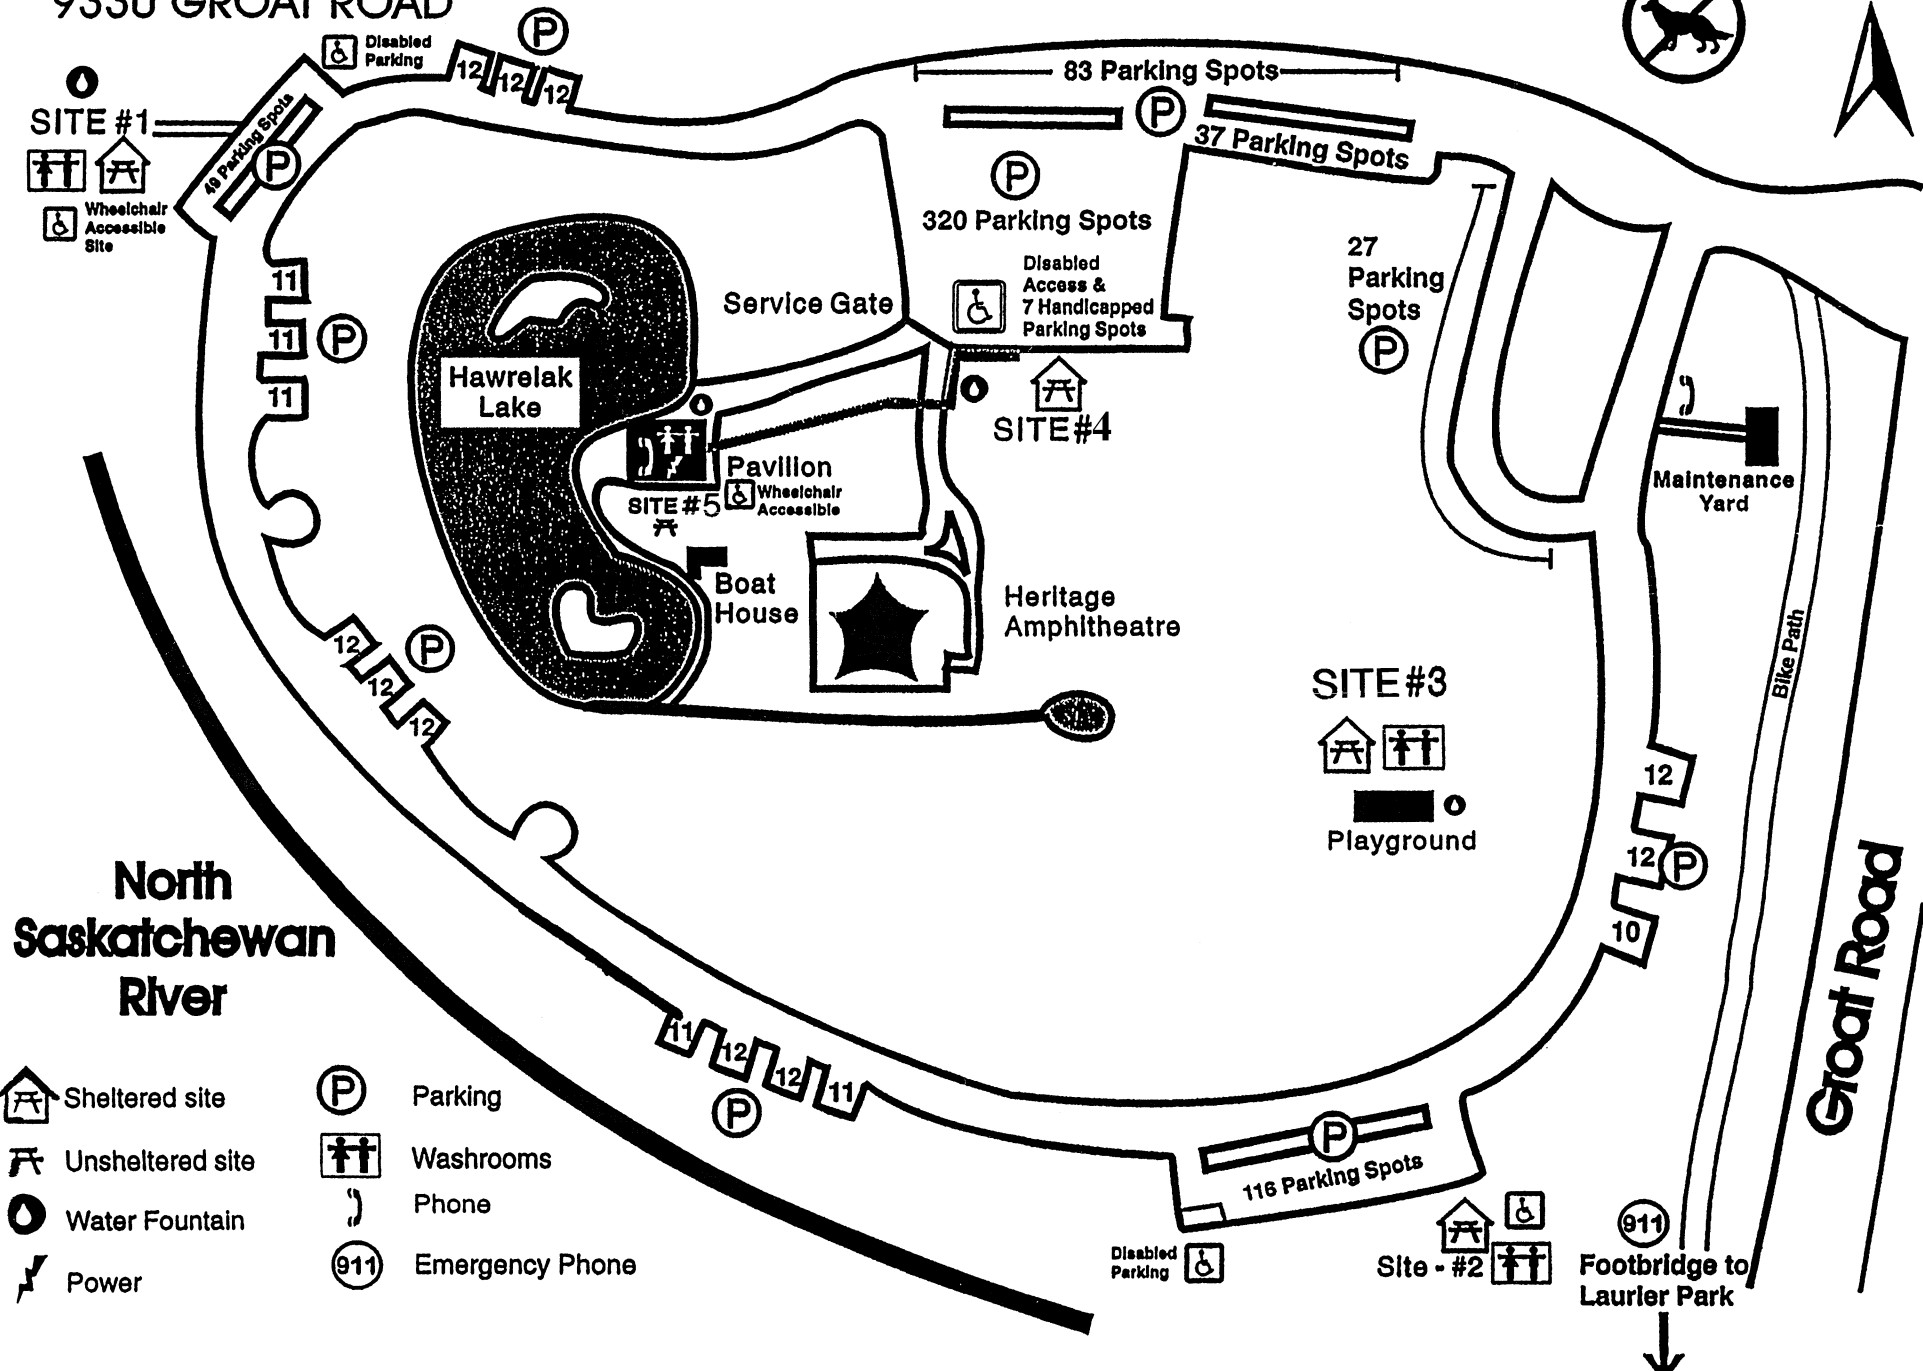

# WILLIAM HAWRELAK PARK

9330 Groat Road

- Sheltered site
- Unsheltered site
- Water Fountain
- Power
- Parking
- Washrooms
- Phone
- Emergency Phone